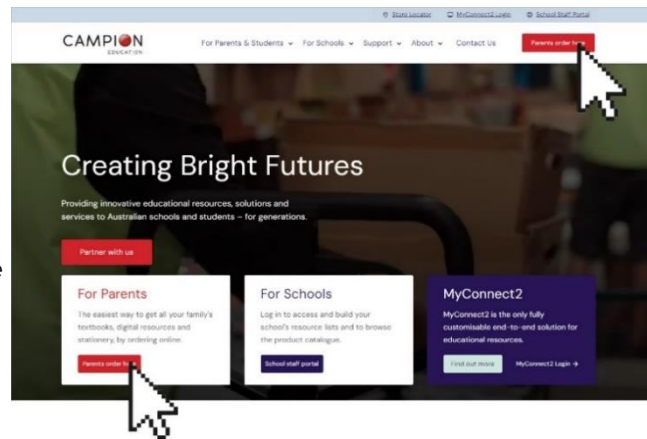

1

Head to www.champion.com.au
Click 'Parents order here'.

2

To get started, enter your email or mobile and we'll send you a verification code – no more passwords! When you get the 6-digit code, enter it and you're in!

3

Tap on 'Order Now' when you're ready to place an order. Then match your student using either their school email address or school name. Using **your student's school email address** means it will be quicker for them to get access to their eBook and digital resources.